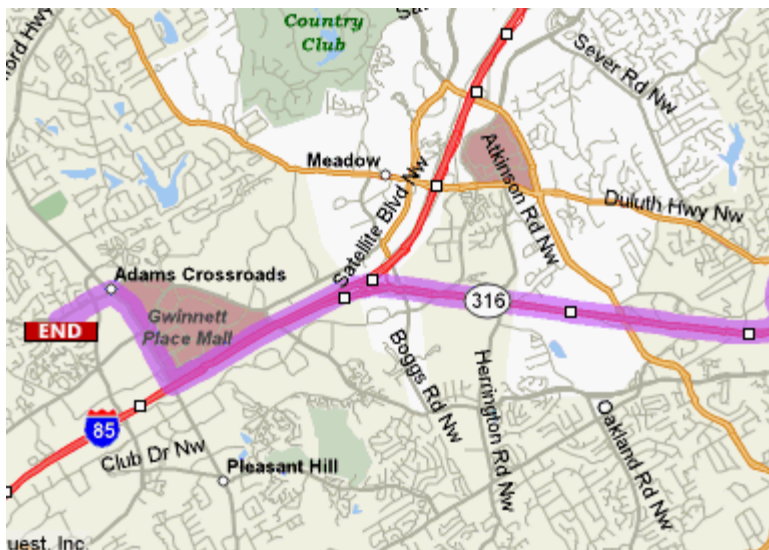

# Charles Brant Chesney Elementary School

## Directions

Chesney Elementary is located in Duluth, Georgia.  
The school is easily accessible from Pleasant Hill Rd and I-85.  
Phone: 678-542-2300 Fax: 678-542-2304

From South (Atlanta)	From North (Greenville)
North on I-85.	South on I-85.
Exit at Steve Reynolds Blvd (Exit 103).	Exit at Pleasant Hill Road (Exit 104).
Left onto Steve Reynolds Blvd.	Left onto Old Norcross.
Left onto Old Norcross.	Chesney will be on the Left side.
Chesney will be on the Left side.	Left onto Davis Circle. (The first street on past Chesney).
Left onto Davis Circle. (The first street on past Chesney).	Left into the Chesney parking lot.
Left into the Chesney parking lot.	

Map provided from MapQuest.

For specific directions from your location, click here for [MapQuest](#).