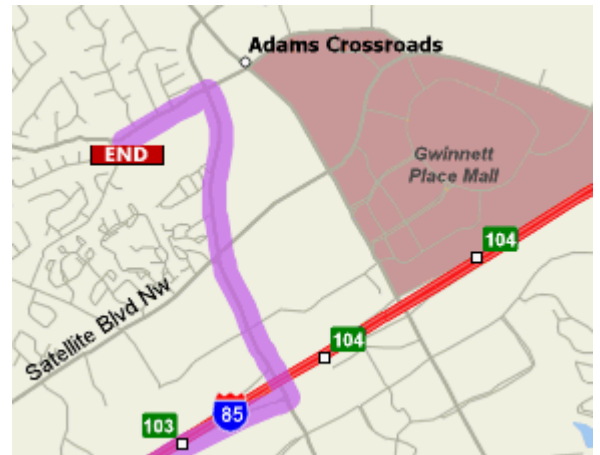

# Charles Brant Chesney Elementary School

## Directions

Chesney Elementary is located in Duluth, Georgia.  
The school is easily accessible from Pleasant Hill Rd and I-85.  
Phone: 678-542-2300 Fax: 678-542-2304

From South (Atlanta)	From North (Greenville)
North on I-85.	South on I-85.
Exit at Steve Reynolds Blvd (Exit 103).	Exit at Pleasant Hill Road (Exit 104).
Left onto Steve Reynolds Blvd.	Left onto Old Norcross.
Left onto Old Norcross.	Chesney will be on the Left side.
Chesney will be on the Left side.	Left onto Davis Circle. (The first street on past Chesney).
Left onto Davis Circle. (The first street on past Chesney).	Left into the Chesney parking lot.
Left into the Chesney parking lot.	

Map provided from MapQuest.

For specific directions from your location, click here for [MapQuest](#).